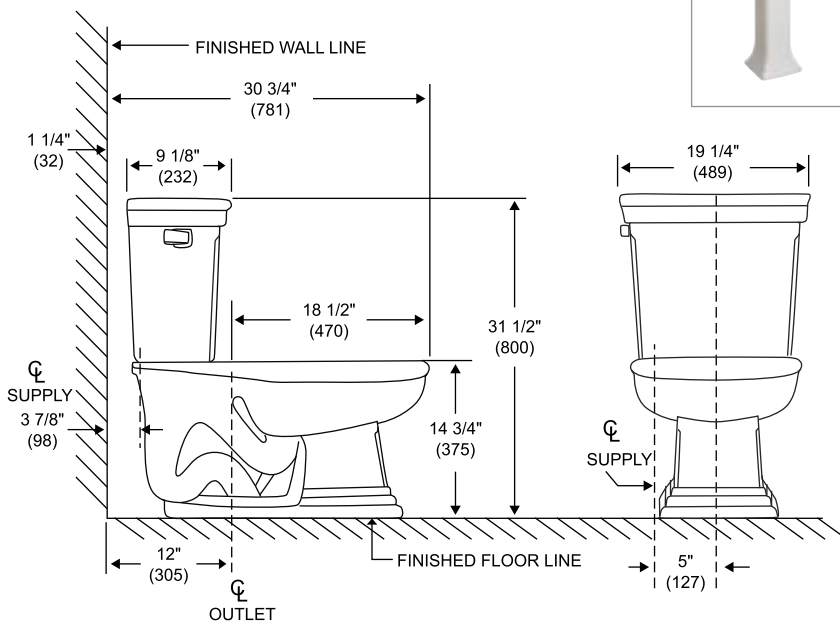

## COMPLEMENTS

Model 4779/4778  
The Hathaway™  
Pedestal Lavatory

Model 6574/6578  
The Hathaway™  
Drop-In Lavatory

Dimensions may vary (+) or (-) 1/4". Dimensions shown in parentheses are in millimeters: 25.4 mm = 1 inch.

Note: Fixture dimensions are nominal and conform with dimension and performance requirements of ASME/ANSI Standards A112.19.2M. Dimensions subject to change or cancellation without notice.

Briggs is not responsible for the use of superseded or voided specification information.

## SPECIFICATIONS

- 12" rough-in elongated toilet, 90 lb, consists of bowl (Model 4360) and tank (Model 4460)