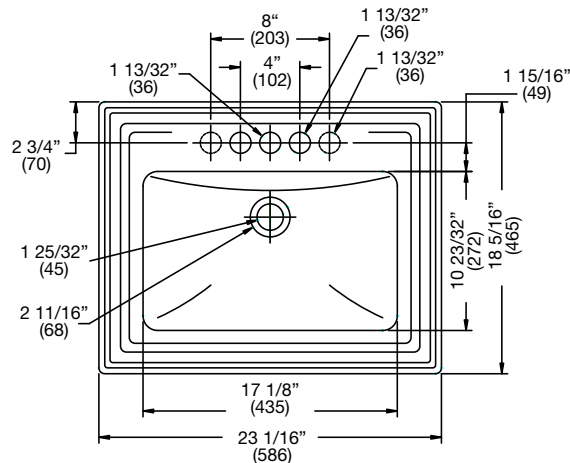

### SPECIFICATIONS

- Model 6574: 4" centers; consists of lavatory basin, 26 lb
- Model 6578: 8" centers; consists of lavatory basin, 26 lb

### INSTALLATION

- Installation instructions supplied
- Self-rimming installation

Dimensions may vary (+) or (-) 1/4". Dimensions shown in parentheses are in millimeters: 25.4 mm = 1 inch.

Note: Fixture dimensions are nominal and conform with dimension and performance requirements of ASME/ANSI Standards A112.19.2M. Dimensions subject to change or cancellation without notice.