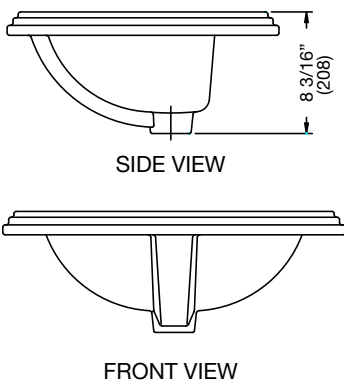

### SPECIFICATIONS

- Model 6574: 4" centers; consists of lavatory basin, 26 lb
- Model 6578: 8" centers; consists of lavatory basin, 26 lb

### INSTALLATION

- Installation instructions supplied
- Self-rimming installation

Dimensions may vary (+) or (-) 1/4". Dimensions shown in parentheses are in millimeters: 25.4 mm = 1 inch.

Note: Fixture dimensions are nominal and conform with dimension and performance requirements of ASME/ANSI Standards A112.19.2M. Dimensions subject to change or cancellation without notice.