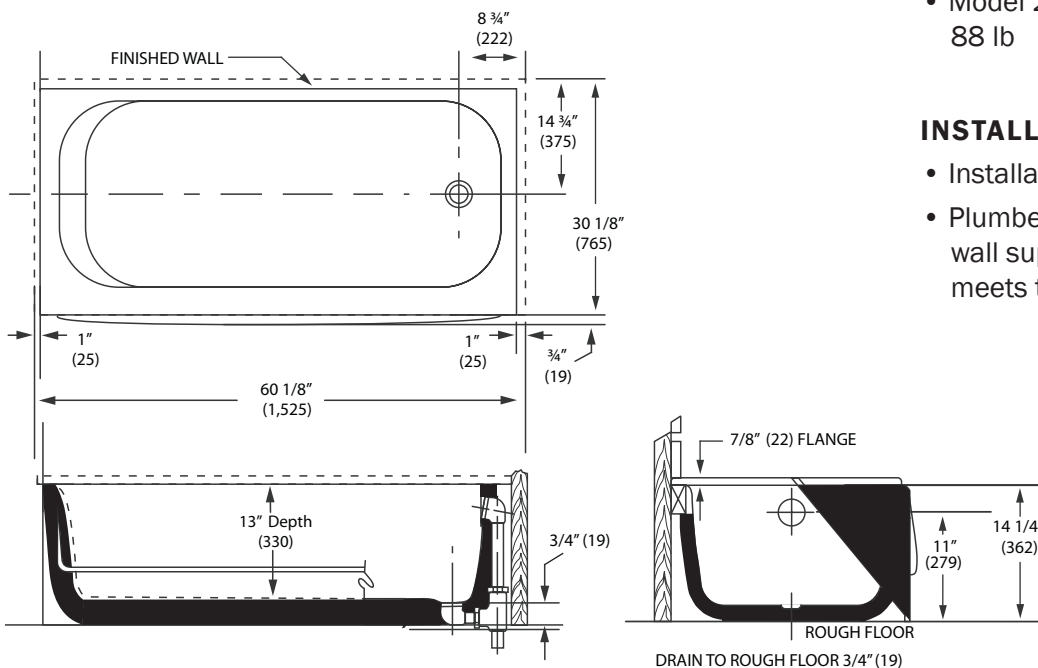

AVAILABLE COLORS

WHITE (130)

BISCUIT (235)

BONE (733)

SPECIFICATIONS

- Model 2630: Bathtub with right-hand outlet, 88 lb
- Model 2631: Bathtub with left-hand outlet, 88 lb

INSTALLATION

- Installation instructions supplied
- Plumber note: Provide stringer or other wall support to brace the deck where it meets the wall

Dimensions may vary (+) or (-) 1/4". Dimensions shown in parentheses are in millimeters: 25.4 mm = 1 inch.

Note: Fixture dimensions are nominal and conform with dimension and performance requirements of ASME/ANSI Standards A112.19.1-2008 / CSA B45.2-08. Dimensions subject to change or cancellation without notice. Briggs is not responsible for the use of superseded or voided specification information.