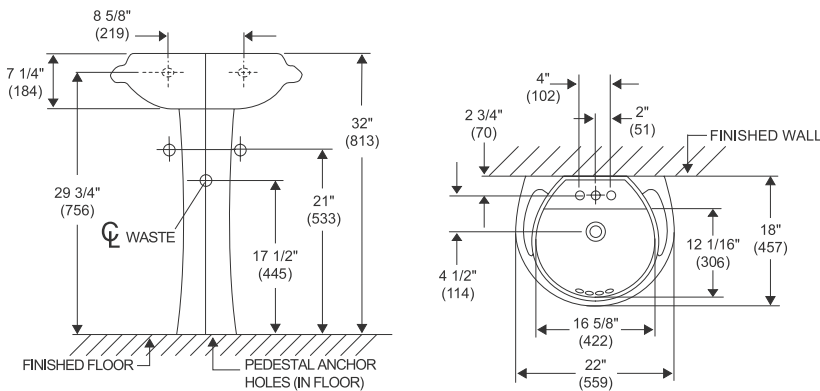

## SPECIFICATIONS

- Model 6678: 4" centers; consists of lavatory basin (Model 6704), 31 lb, and pedestal leg (Model 6683), 16 lb

## SUGGESTED FITTINGS\*

Sayco-Ceram™ Lavatory Faucets

4" centers

432XCB

481

552X

- See the Sayco® Suggested List Price Guide for available handle kits

\* Fittings not included. Refer to the Sayco Catalog for more information.

## INSTALLATION

- Installation instructions supplied
- Mounting bracket included for quick installation (Part #B375010)
- Plumber note: Provide suitable reinforcement for all wall supports

Dimensions may vary (+) or (-) 1/4". Dimensions shown in parentheses are in millimeters: 25.4 mm = 1 inch. Note: Fixture dimensions are nominal and conform with dimension and performance requirements of ASME/ANSI Standards A112.19.2M. Dimensions subject to change or cancellation without notice. Briggs is not responsible for the use of superseded or voided specification information.