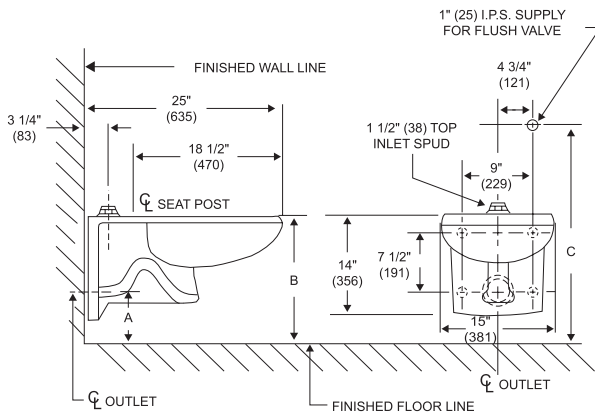

### FEATURES

- Wall-mounted flush valve toilet
- Stain-resistant vitreous china
- Siphon-jet flushing action
- 1-1/2" top inlet spud
- Wide 2-1/8" trapway
- 13" x 11" water surface
- Flush valve sold separately
- Integral rim jets for cleaner bowl
- Generous 5-year warranty

### SPECIFICATIONS

- Model 7780: Elongated ADA wall-mounted toilet, 51 lb

### INSTALLATION

- Installation instructions supplied

	7780	7780 ADA
<b>A</b>	5" (127)	7" (178)
<b>B</b>	15" (381)	17" (432)
<b>C</b>	26-1/2" (673)	27-1/2" (699)

Dimensions may vary (+) or (-) 1/4". Dimensions shown in parentheses are in millimeters: 25.4 mm = 1 inch. Note: Fixture dimensions are nominal and conform with dimension and performance requirements of ASME/ANSI Standards A112.19.2M. Dimensions subject to change or cancellation without notice. Briggs is not responsible for the use of superseded or voided specification information.