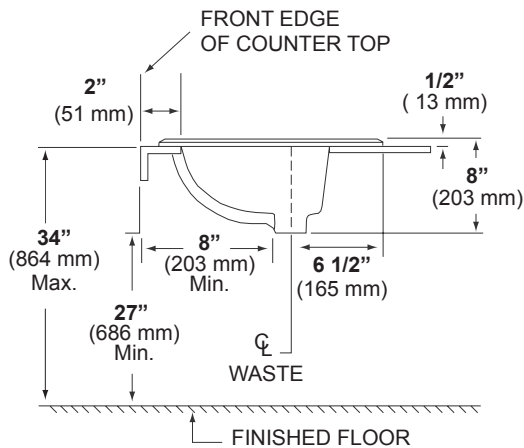

The Altima™ Oval

The Altima™ Oval

20" x 17" Oval
Drop-In Lavatory

6531 / 6534 / 6538

FEATURES

- Oval basin
- Self-rim design
- Stain-resistant vitreous china
- Concealed front overflow
- Single hole, 4" or 8" centers available
- Limited Lifetime warranty

AVAILABLE COLORS

WHITE (130)

BISCUIT (235)

BONE (733)

Dimensions may vary (+) or (-) 1/4". Dimensions shown in parentheses are in millimeters: 25.4 mm = 1 inch. Note: Fixture dimensions are nominal and conform with dimension and performance requirements of ASME A112.19.2M standards. PSI rating: 20 minimum to 80 maximum per ASME A112.19.2 standards. Dimensions subject to change or cancellation without notice. Briggs is not responsible for the use of superseded or voided specification information.

SPECIFICATIONS

- Model 6531: Single hole; consists of lavatory basin, 19 lb
- Model 6534: 4" centers; consists of lavatory basin, 19 lb
- Model 6538: 8" centers; consists of lavatory basin, 19 lb

SUGGESTED FITTINGS*