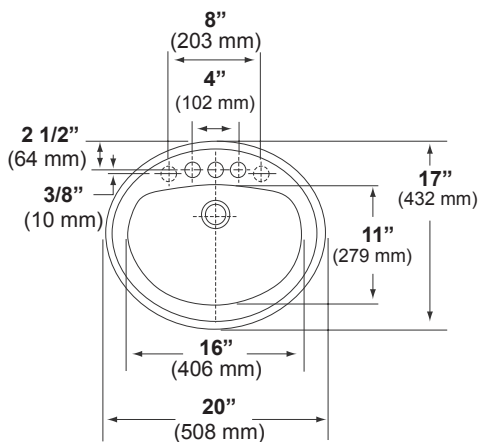

The Altima™ Oval

The Altima™ Oval

20" x 17" Oval
Drop-In Lavatory

6531 / 6534 / 6538

FEATURES

- Oval basin
- Self-rim design
- Stain-resistant vitreous china
- Concealed front overflow
- Single hole, 4" or 8" centers available
- Limited Lifetime warranty

AVAILABLE COLORS

WHITE (130)

BISCUIT (235)

BONE (733)

Dimensions may vary (+) or (-) 1/4". Dimensions shown in parentheses are in millimeters: 25.4 mm = 1 inch. Note: Fixture dimensions are nominal and conform with dimension and performance requirements of ASME A112.19.2M standards. PSI rating: 20 minimum to 80 maximum per ASME A112.19.2 standards. Dimensions subject to change or cancellation without notice. Briggs is not responsible for the use of superseded or voided specification information.

SPECIFICATIONS

- Model 6531: Single hole; consists of lavatory basin, 19 lb
- Model 6534: 4" centers; consists of lavatory basin, 19 lb
- Model 6538: 8" centers; consists of lavatory basin, 19 lb

SUGGESTED FITTINGS*